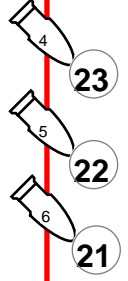

Back handrail

LX3

LX2

LX1

Advance Bar

OP side bar

PS side bar

**Key**

-  Medium
-  Baby Barndoor
-  SL15-32
-  Location
-  6" PC
-  Barndoor

Color

**Channel**

5

4

3

23

22