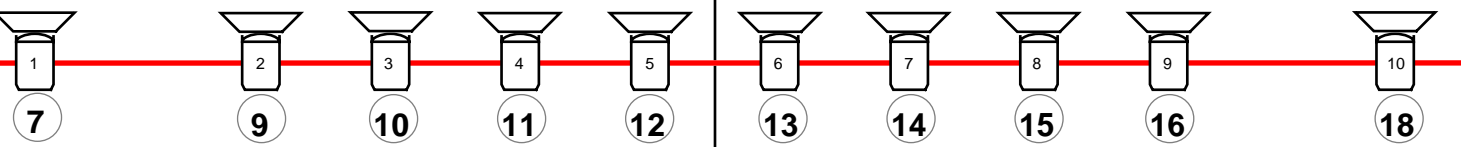

Back handrail

LX3

LX2

LX1

Advance Bar

OP side bar

PS side bar

**Key**

-  Medium
-  Baby Barndoor
-  SL15-32
-  Location
-  6" PC
-  Barndoor

Color

**Channel**

5

4

3

23

22